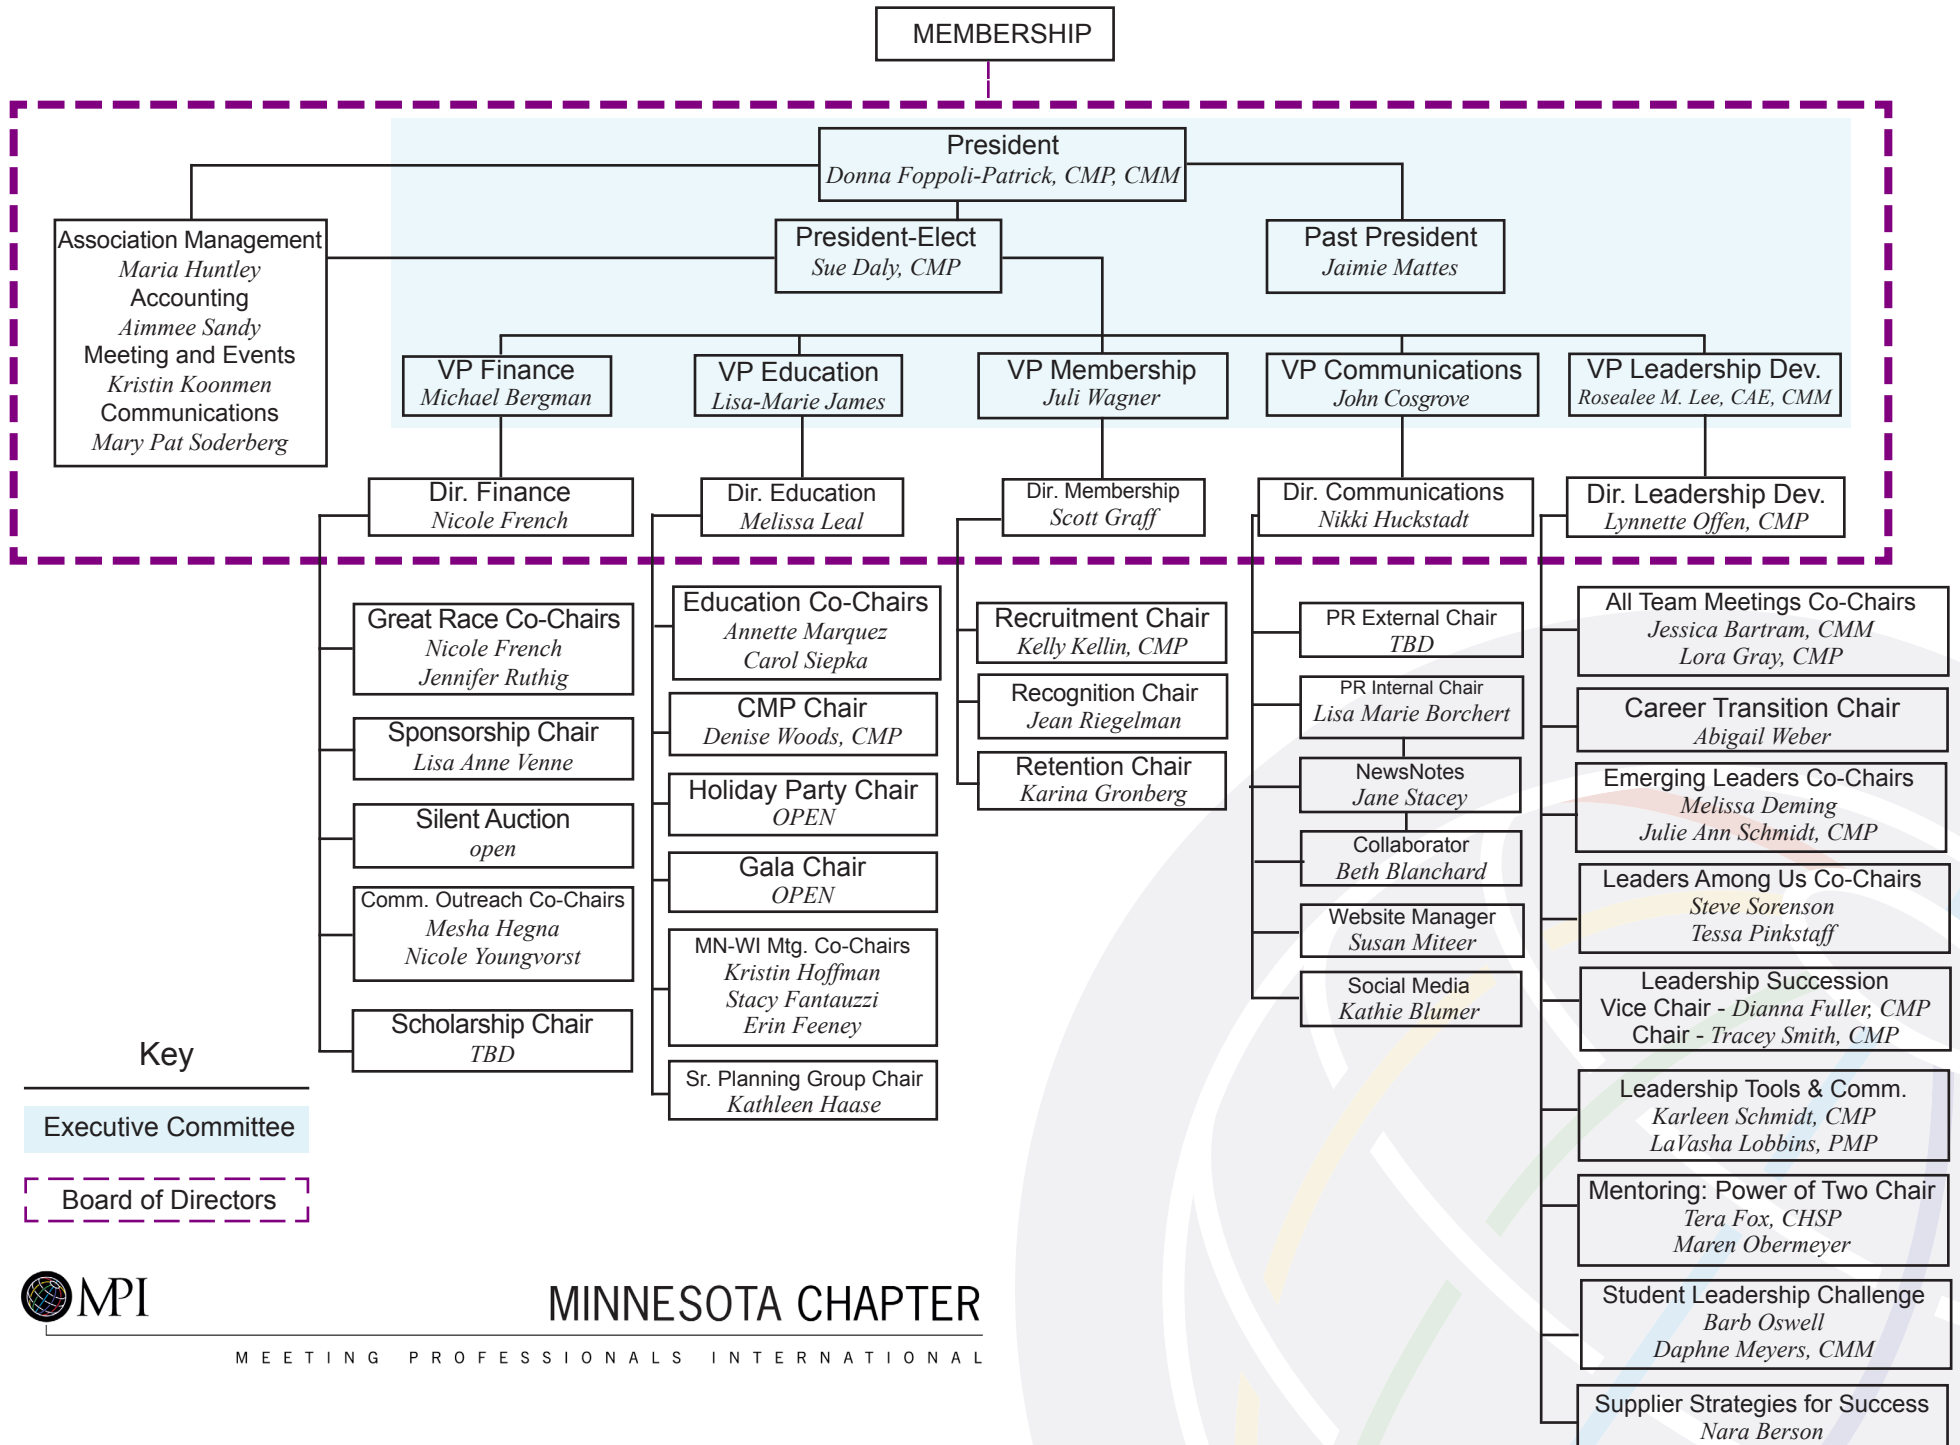

MPI Minnesota 2010-2011 Organizational Chart

MINNESOTA CHAPTER

MEETING PROFESSIONALS INTERNATIONAL