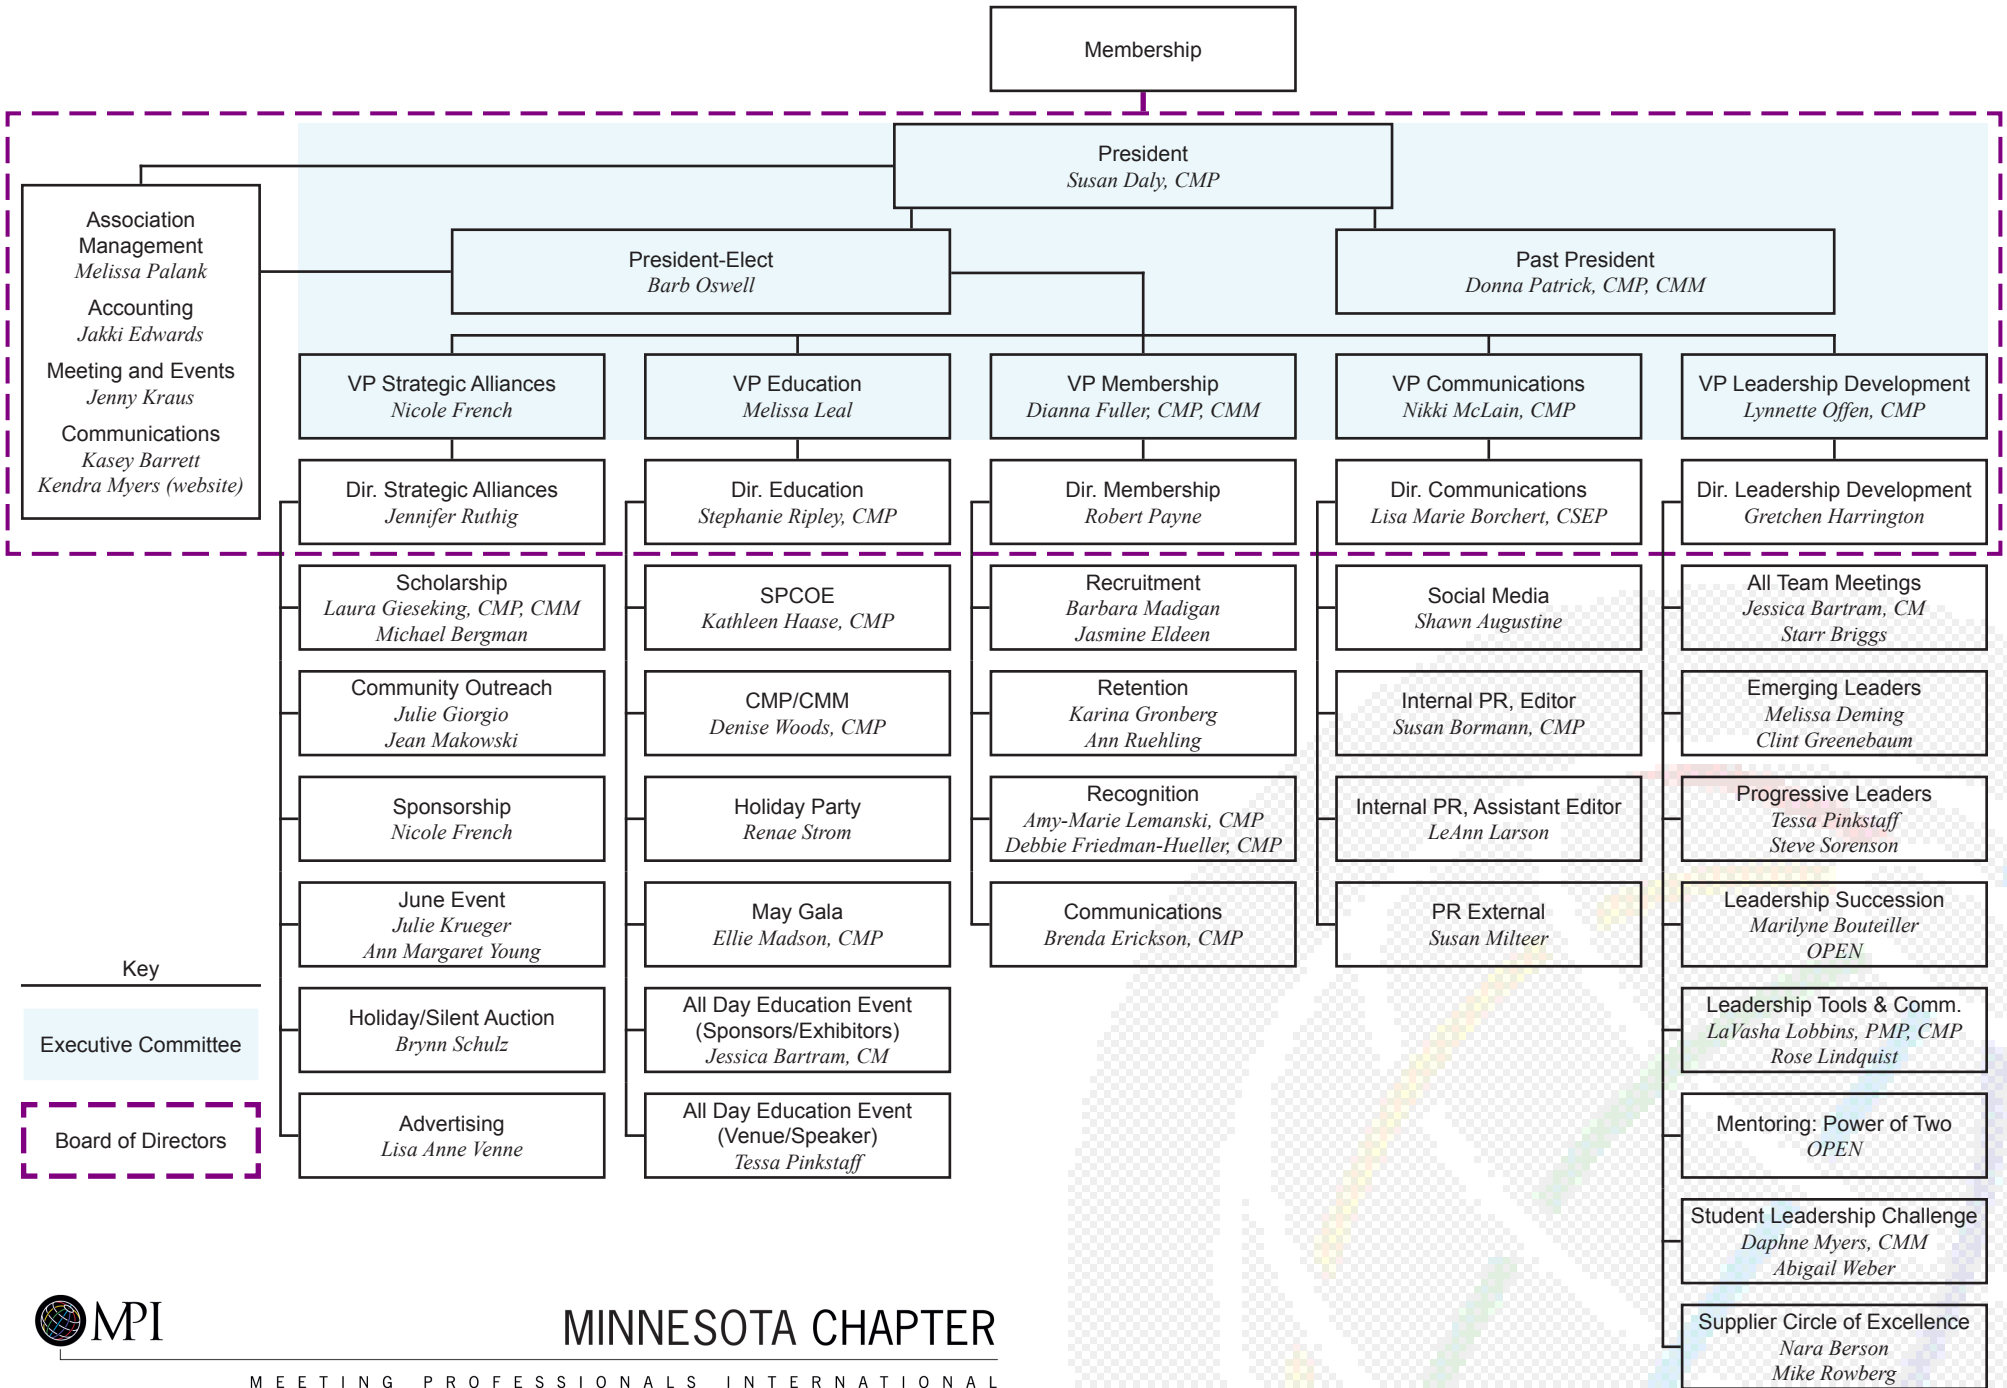

MPI Minnesota 2011-2012 Organizational Chart

MINNESOTA CHAPTER

MEETING PROFESSIONALS INTERNATIONAL